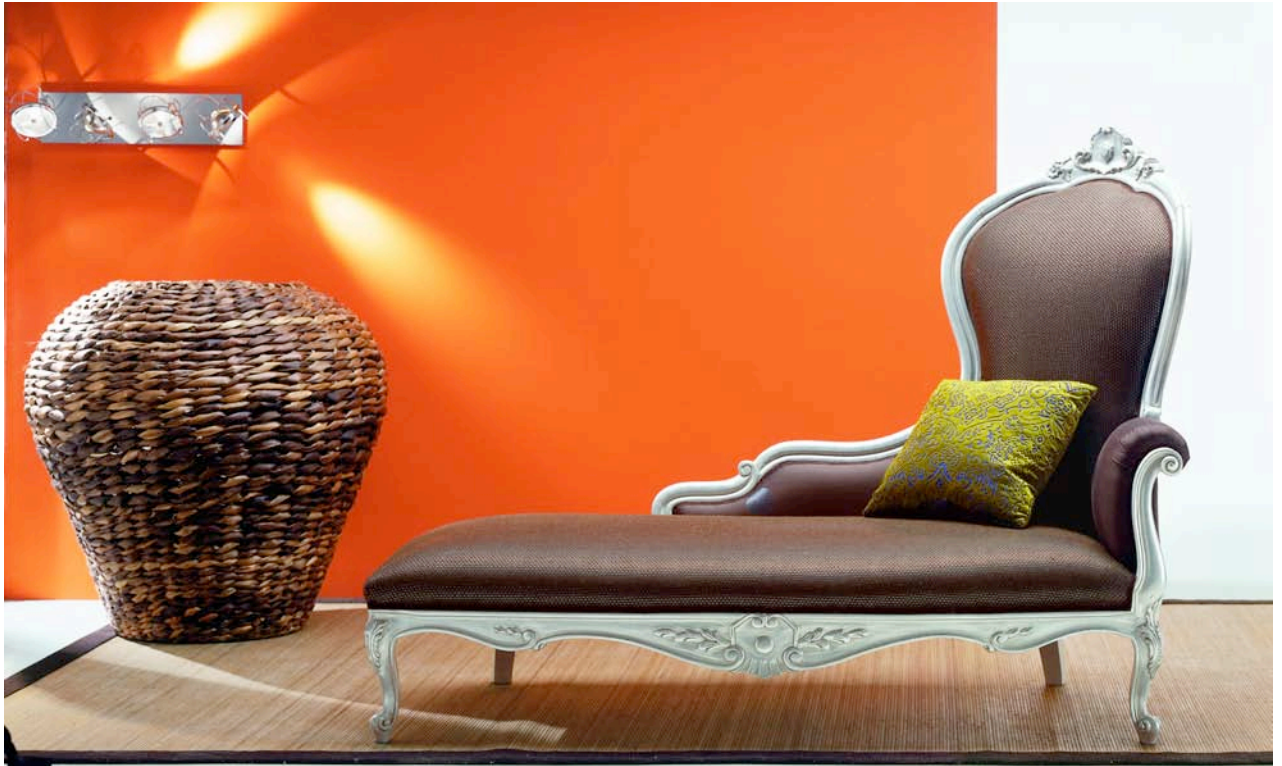

## BELLA DORMEUSE

---

Product Type

Armchair

Measurements\*\*

L. 160cm x D. 85cm x H. 120cm

---

\*\* As displayed in Atelier showroom